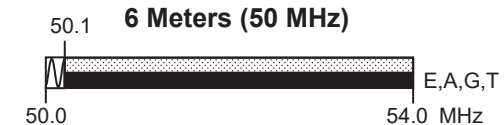

*Geographical and power restrictions may apply to all bands above 420 MHz. See FCC Part 97.303 for information about your area.