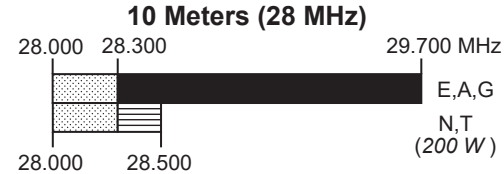

*Geographical and power restrictions may apply to all bands above 420 MHz. See FCC Part 97.303 for information about your area.