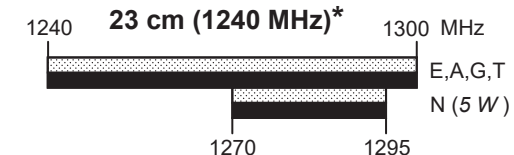

All licensees except Novices are authorized all modes on the following frequencies:

2300-2310 MHz	10.0-10.5 GHz ‡	122.25-123.0 GHz
2390-2450 MHz	24.0-24.25 GHz	134-141 GHz
3400-3450 MHz	47.0-47.2 GHz	241-250 GHz
5650-5925 MHz	76.0-81.0 GHz	All above 275 GHz

‡ No pulse emissions

KEY

Note:
CW operation is permitted throughout all amateur bands.

MCW is authorized above 50.1 MHz, except for 144.0-144.1 and 219-220 MHz.

Test transmissions are authorized above 51 MHz, except for 219-220 MHz

- = RTTY and data
- = phone and image
- = CW only
- = SSB phone
- = USB phone, CW, RTTY, and data.
- = Fixed digital message forwarding systems only

- **E** = Amateur Extra
- **A** = Advanced
- **G** = General
- **T** = Technician
- **N** = Novice

See www.arrl.org/band-plan for detailed band plans.

ARRL We're At Your Service

ARRL Headquarters:
860-594-0200 (Fax 860-594-0259)
email: hq@arrl.org

Publication Orders:
www.arrl.org/shop
Toll-Free 1-888-277-5289 (860-594-0355)
email: orders@arrl.org

Membership/Circulation Desk:
www.arrl.org/membership
Toll-Free 1-888-277-5289 (860-594-0338)
email: membership@arrl.org

Getting Started in Amateur Radio:
Toll-Free 1-800-326-3942 (860-594-0355)
email: newham@arrl.org

Exams: 860-594-0300 email: vec@arrl.org