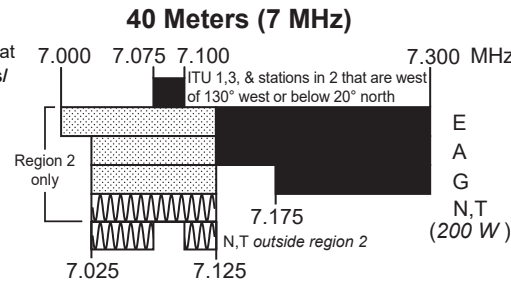

See Sections 97.305(c), 97.307(f)(11) and 97.301(e). These exemptions do not apply to stations in the continental US.