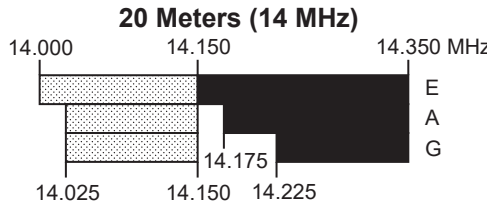

*Geographical and power restrictions may apply to all bands above 420 MHz. See FCC Part 97.303 for information about your area.