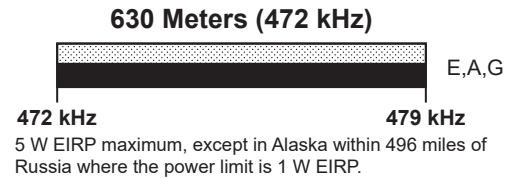

US Amateur Radio Bands

US AMATEUR POWER LIMITS — FCC 97.313 An amateur station must use the minimum transmitter power necessary to carry out the desired communications. (b) No station may transmit with a transmitter power exceeding 1.5 kW PEP.

Amateurs wishing to operate on either 2,200 or 630 meters must first register with the Utilities Technology Council online at <https://utc.org/plc-database-amateur-notification-process/>. You need only register once for each band.