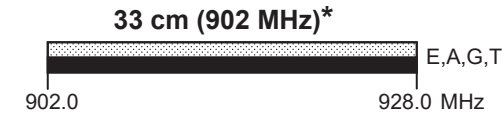

All licensees except Novices are authorized all modes on the following frequencies:

2300-2310 MHz	10.0-10.5 GHz ‡	122.25-123.0 GHz
2390-2450 MHz	24.0-24.25 GHz	134-141 GHz
3400-3450 MHz	47.0-47.2 GHz	241-250 GHz
5650-5925 MHz	76.0-81.0 GHz	All above 275 GHz

‡ No pulse emissions

KEY

Note:
CW operation is permitted throughout all amateur bands.

MCW is authorized above 50.1 MHz, except for 144.0-144.1 and 219-220 MHz.

Test transmissions are authorized above 51 MHz, except for 219-220 MHz

- = RTTY and data
- = phone and image
- = CW only
- = SSB phone
- = USB phone, CW, RTTY, and data.
- = Fixed digital message forwarding systems only

- **E** = Amateur Extra
- **A** = Advanced
- **G** = General
- **T** = Technician
- **N** = Novice

See www.arrl.org/band-plan for detailed band plans.

ARRL We're At Your Service

ARRL Headquarters:
860-594-0200 (Fax 860-594-0259)
email: hq@arrl.org

Publication Orders:
www.arrl.org/shop
Toll-Free 1-888-277-5289 (860-594-0355)
email: orders@arrl.org

Membership/Circulation Desk:
www.arrl.org/membership
Toll-Free 1-888-277-5289 (860-594-0338)
email: membership@arrl.org

Getting Started in Amateur Radio:
Toll-Free 1-800-326-3942 (860-594-0355)
email: newham@arrl.org

Exams: 860-594-0300 email: vec@arrl.org