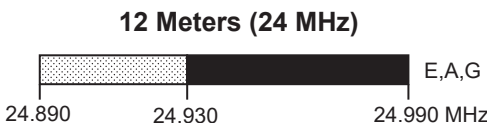

*Geographical and power restrictions may apply to all bands above 420 MHz. See FCC Part 97.303 for information about your area.