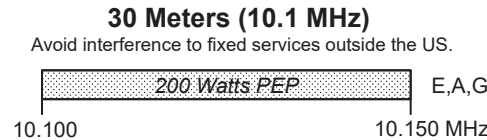

*Geographical and power restrictions may apply to all bands above 420 MHz. See FCC Part 97.303 for information about your area.