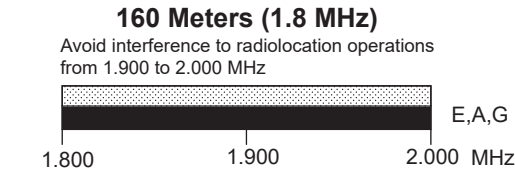

US Amateur Radio Bands

US AMATEUR POWER LIMITS — FCC 97.313 An amateur station must use the minimum transmitter power necessary to carry out the desired communications. (b) No station may transmit with a transmitter power exceeding 1.5 kW PEP.

Amateurs wishing to operate on either 2,200 or 630 meters must first register with the Utilities Technology Council online at <https://utc.org/plc-database-amateur-notification-process/>. You need only register once for each band.