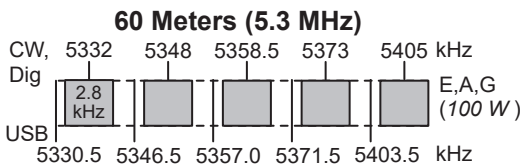

US Amateur Radio Bands

US AMATEUR POWER LIMITS — FCC 97.313 An amateur station must use the minimum transmitter power necessary to carry out the desired communications. (b) No station may transmit with a transmitter power exceeding 1.5 kW PEP.

Amateurs wishing to operate on either 2,200 or 630 meters must first register with the Utilities Technology Council online at <https://utc.org/plc-database-amateur-notification-process/>. You need only register once for each band.