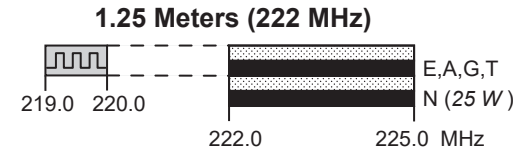

*Geographical and power restrictions may apply to all bands above 420 MHz. See FCC Part 97.303 for information about your area.