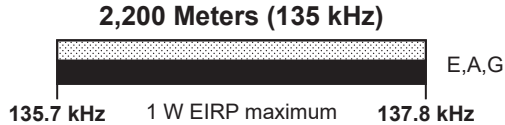

US Amateur Radio Bands

US AMATEUR POWER LIMITS — FCC 97.313 An amateur station must use the minimum transmitter power necessary to carry out the desired communications. (b) No station may transmit with a transmitter power exceeding 1.5 kW PEP.

Amateurs wishing to operate on either 2,200 or 630 meters must first register with the Utilities Technology Council online at <https://utc.org/plc-database-amateur-notification-process/>. You need only register once for each band.