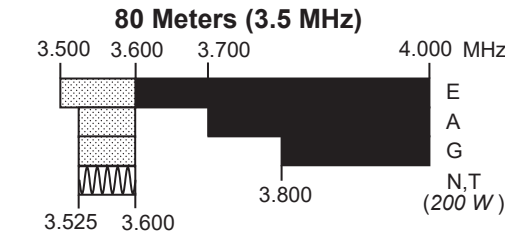

US Amateur Radio Bands

US AMATEUR POWER LIMITS — FCC 97.313 An amateur station must use the minimum transmitter power necessary to carry out the desired communications. (b) No station may transmit with a transmitter power exceeding 1.5 kW PEP.

Amateurs wishing to operate on either 2,200 or 630 meters must first register with the Utilities Technology Council online at <https://utc.org/plc-database-amateur-notification-process/>. You need only register once for each band.