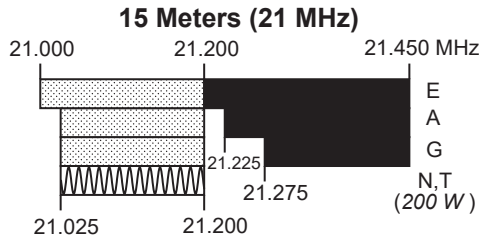

*Geographical and power restrictions may apply to all bands above 420 MHz. See FCC Part 97.303 for information about your area.